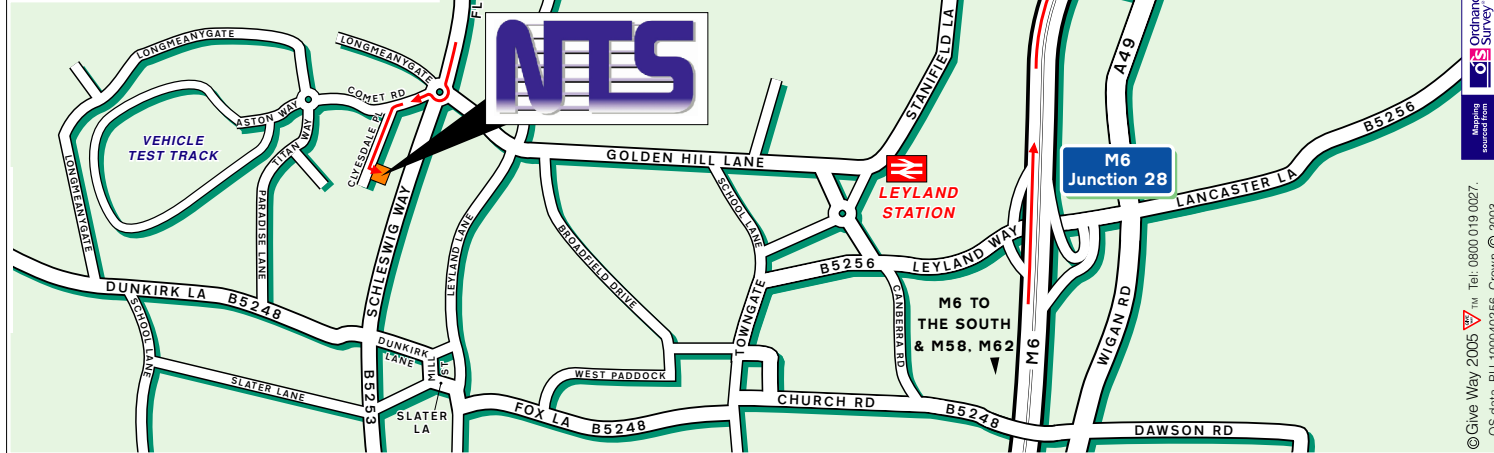

Northwest Transport Supplies Ltd

Units 120-121 Clydesdale Place
Moss Side Industrial Estate
Leyland. Preston, PR26 7QS
Lancashire, UK

Tel: +44 (0) 1772 331900

Fax: +44 (0) 1772 331901

© Give Way 2005. OS data. PU 100040256. Crown © 2003.